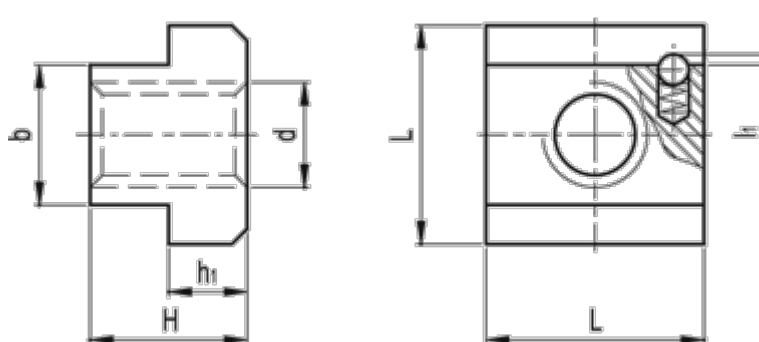

Data Sheet

Article number: 20595408
Description: E+G T-nut
GN 508.2-18-M16-10

Measures

b -0.1 -0.3	= 18
d	= M16
H	= 20
h1	= 10
L	= 28
l1	= 1.0
T-slot width DIN 650	= 18
Weight (g)	= 68